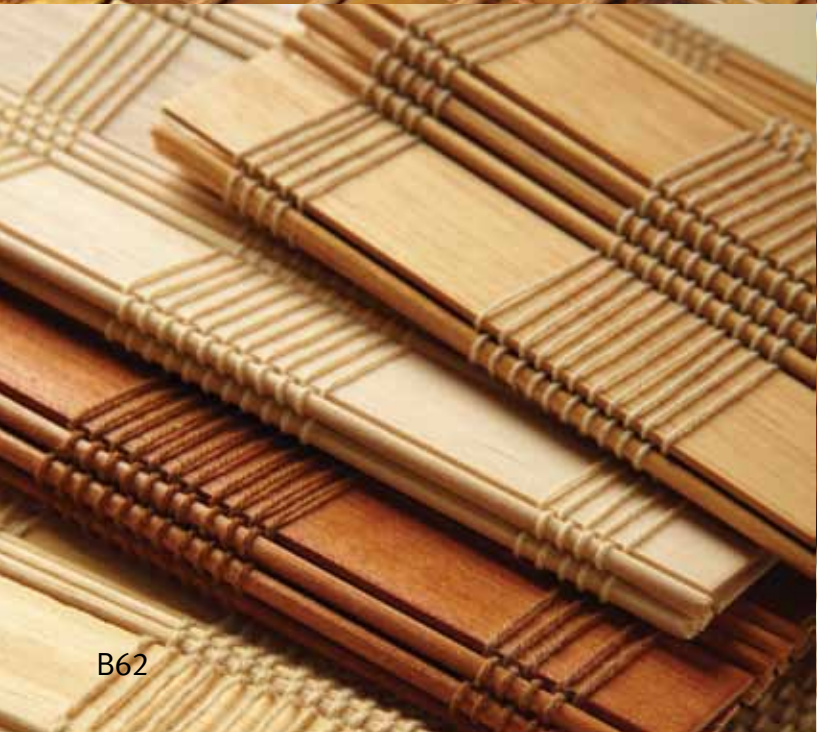

Natural Shades Cut Material Only

A top and/or bottom hem may be requested at no additional charge.

Price Group 1

Width to:		24"	36"	48"	60"	72"	84"	96"	120"
Height to:	12"	$17	24	31	39	46	55	62	78
	24"	30	46	62	78	93	108	124	155
	36"	47	70	93	116	139	163	185	233
	48"	62	93	124	155	185	217	248	311
	60"	79	116	155	194	233	272	311	389
	72"	92	139	187	233	279	327	374	467
	84"	110	163	217	272	327	381	435	544
	96"	124	185	248	311	374	435	497	622
	108"	141	210	280	350	420	489	559	699
Each Add'l 12" in Height:		17	24	31	39	46	55	62	78

Price Group 2

Width to:		24"	36"	48"	60"	72"	84"	96"	120"
Height to:	12"	$22	29	40	50	59	70	81	100
	24"	40	59	80	100	121	139	160	200
	36"	59	90	119	149	179	209	239	299
	48"	80	121	160	200	239	280	319	400
	60"	100	149	200	249	299	349	400	500
	72"	119	179	239	299	359	419	479	600
	84"	139	209	279	349	419	490	559	699
	96"	161	239	320	400	479	559	640	798
	108"	179	270	359	449	539	629	719	899
Each Add'l 12" in Height:		22	29	40	50	59	70	81	100

Price Group 3

Width to:		24"	36"	48"	60"	72"	84"	96"	120"
Height to:	12"	$24	34	45	56	67	78	89	111
	24"	44	67	89	111	134	156	177	222
	36"	68	100	134	168	200	234	266	333
	48"	90	134	178	222	266	311	355	444
	60"	112	168	223	279	333	389	444	555
	72"	133	200	266	333	400	466	534	666
	84"	156	234	312	389	466	543	622	777
	96"	178	266	355	444	534	622	710	888
	108"	200	299	400	500	600	699	798	1,001
Each Add'l 12" in Height:		24	34	45	56	67	78	89	111

Price Group 4

Width to:		24"	36"	48"	60"	72"	84"	96"	120"
Height to:	12"	$29	41	55	69	83	95	109	135
	24"	55	83	109	135	162	190	216	270
	36"	80	122	163	204	244	284	323	404
	48"	109	162	216	270	323	380	432	540
	60"	138	204	271	338	404	472	540	674
	72"	164	244	325	404	486	567	649	809
	84"	188	284	378	472	567	662	757	944
	96"	217	323	431	540	649	757	864	1,080
	108"	243	364	486	608	728	851	971	1,213
Each Add'l 12" in Height:		$29	41	55	69	83	95	109	135

Price Group 5

Width to:		24"	36"	48"	60"	72"	84"	96"	120"
Height to:	12"	$31	43	57	73	85	100	114	143
	24"	59	85	114	143	169	198	228	284
	36"	85	128	171	213	254	299	342	426
	48"	113	169	227	284	342	397	453	567
	60"	144	213	284	355	426	497	567	708
	72"	169	254	340	426	510	595	681	851
	84"	200	299	398	497	595	695	794	992
	96"	227	342	453	567	681	794	906	1,134
	108"	255	383	510	637	765	894	1,020	1,275
Each Add'l 12" in Height:		$31	43	57	73	85	100	114	143