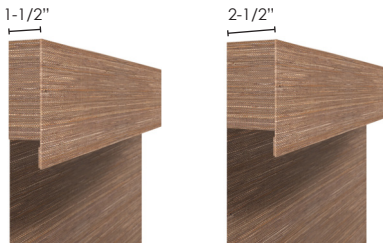

# Horizons™ Natural Woven Shades with Cordless ONE Controls™ Headrail Size Options

Cordless ONE Controls are available on any size in the colored areas of the grids below.

The standard size headrail (depth) is 2-1/2"

Sizes in the **DARK GREEN** area may be requested with optional 1-1/2" headrail