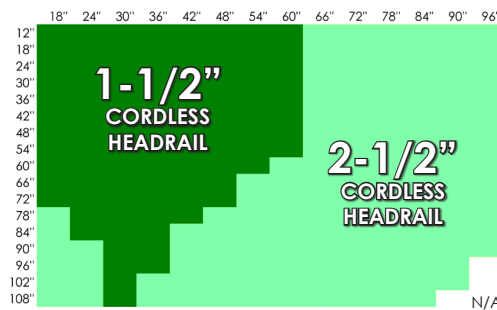

Use these charts for the LIGHT WEIGHT Patterns

- Aislado
- Andes
- Harvest
- Landscape
- Monterey
- Napoli
- Natural Reed
- Orion
- Veranda

Classic (Flat) Natural Shades