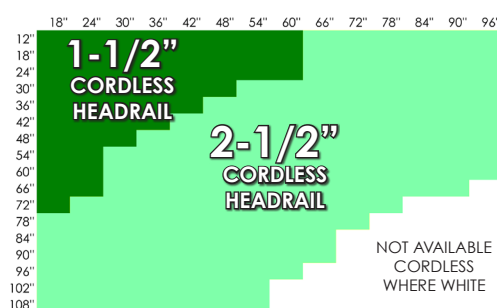

Use these charts for the HEAVY WEIGHT Patterns

Calypso	La Playa
Caribbean	Lac. Tortoise (all)
Ceylon	Malibu
Holland Mesh	Ribcord
Key Largo	Tortoise
Kontiki	
La Paloma	

Classic (Flat) Natural Shades