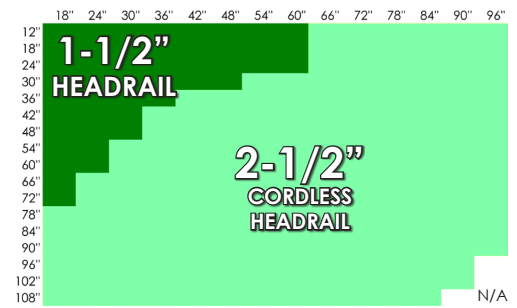

Hobbled Natural Shades