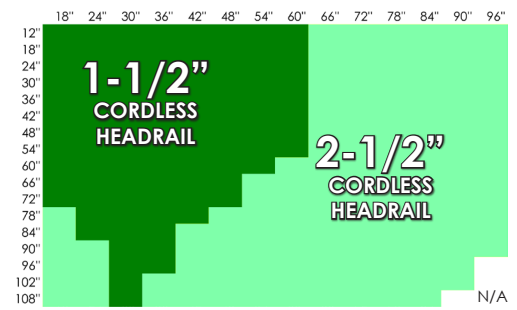

# Horizons™ Natural Woven Shades with Cordless ONE Controls™ Headrail Size Options

Cordless ONE Controls are available on any size in the colored areas of the grids below.

The standard size headrail (depth) is 2-1/2"

Sizes in the **DARK GREEN** area may be requested with optional 1-1/2" headrail

## Use these charts for the LIGHT WEIGHT Patterns

- Aislado
- Andes
- Harvest
- Landscape
- Monterey
- Napoli
- Natural Reed
- Orion
- Veranda

Classic (Flat) Natural Shades

Hobbled Natural Shades

## Use these charts for the MEDIUM WEIGHT Patterns

- |           |            |             |
|-----------|------------|-------------|
| Abilene   | Everglades | Rustic      |
| Beachview | Florence   | Weave       |
| Botanica  | Forestglen | Savannah    |
| Camelot   | Laguna     | Seclude     |
| Cameo     | Madrid     | Sorrento    |
| Cañita    | Matchstick | Sundance    |
| Capri     | Orleans    | Tranquility |
| Cayman    | Rainforest | Vista       |
| Circlind  | Raven      |             |