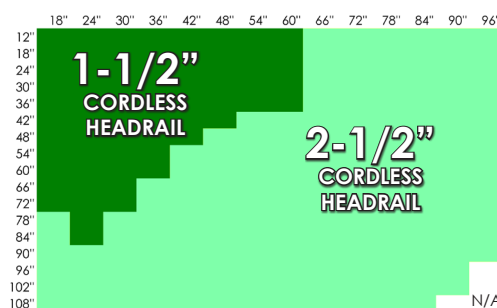

Use these charts for the MEDIUM WEIGHT Patterns

Abilene	Everglades	Rustic
Beachview	Florence	Weave
Botanica	Forestglen	Savannah
Camelot	Laguna	Seclude
Cameo	Madrid	Sorrento
Cañita	Matchstick	Sundance
Capri	Orleans	Tranquility
Cayman	Rainforest	Vista
Circlind	Raven	

Classic (Flat) Natural Shades